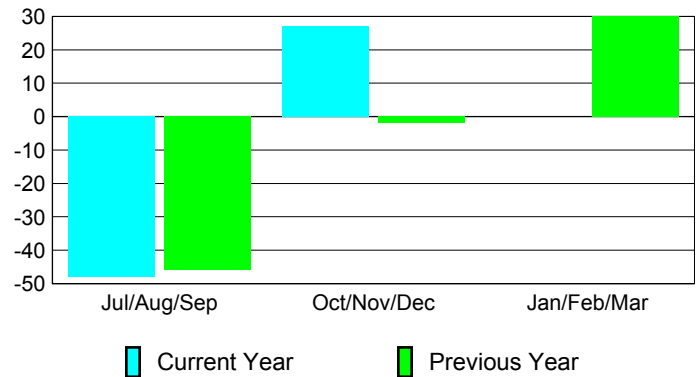

Club Results 2012-2013

Goal, New, Dropped, Gain/Loss

MEMBERSHIP

Membership Results
2012-2013

Membership
2011-2012

Month	Net Memb Goal	Actual New Memb	Actual Dropped Memb	Gain/Loss of Memb	Gain/Loss of Memb
Jul/Aug/Sep		54	-102	-48	-46
Oct/Nov/Dec		84	-57	27	-2
Jan/Feb/Mar					30
Totals		138	-159	-21	-18

Membership Results 2012-2013

Goal, New, Dropped, Gain/Loss

Comparison of Club Gain/Loss

Current Year Compared to the Previous Year

Comparison of Membership Gain/Loss

Current Year Compared to the Previous Year

YTD Status Quo Clubs 2012-2013

Status Quo Clubs Compared to Status Quo Members

Gender Comparison 2012-2013

Jan/Feb/Mar

Male

Female