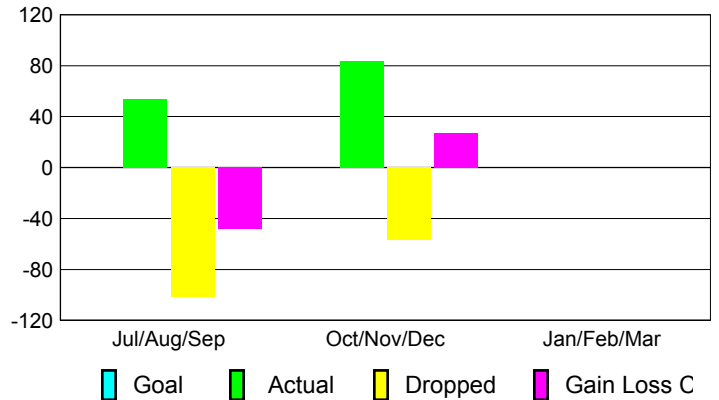

Club Results 2012-2013

Goal, New, Dropped, Gain/Loss

MEMBERSHIP

Membership Results
2012-2013

Membership
2011-2012

Month	Net Memb Goal	Actual New Memb	Actual Dropped Memb	Gain/Loss of Memb	Gain/Loss of Memb
Jul/Aug/Sep		54	-102	-48	-46
Oct/Nov/Dec		84	-57	27	-2
Jan/Feb/Mar					30
Totals		138	-159	-21	-18

Membership Results 2012-2013

Goal, New, Dropped, Gain/Loss

Comparison of Club Gain/Loss

Current Year Compared to the Previous Year

Comparison of Membership Gain/Loss

Current Year Compared to the Previous Year