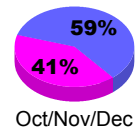

Club Results 2012-2013

Goal, New, Dropped, Gain/Loss

MEMBERSHIP

Membership Results
2012-2013

Membership
2011-2012

Month	Net Memb Goal	Actual New Memb	Actual Dropped Memb	Gain/Loss of Memb	Gain/Loss of Memb
Jul/Aug/Sep		54	-102	-48	-46
Oct/Nov/Dec		84	-57	27	-2
Jan/Feb/Mar					30
Totals		138	-159	-21	-18

Membership Results 2012-2013

Goal, New, Dropped, Gain/Loss

Comparison of Club Gain/Loss

Current Year Compared to the Previous Year

Comparison of Membership Gain/Loss

Current Year Compared to the Previous Year

YTD Status Quo Clubs 2012-2013

Status Quo Clubs Compared to Status Quo Members

Gender Comparison 2012-2013

Jan/Feb/Mar

Male

Female